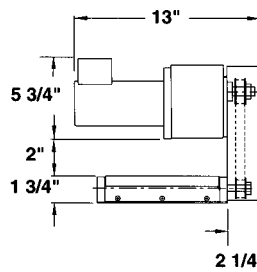

Standard Low-Profile Conveyor

SLPC

Standard-Duty Low-Profile Conveyors

**CENTER DRIVE WITH EXTENDED ENDS AND CENTER TAKE-UP
SHOWING 1/6 BOTTOM DRIVE**